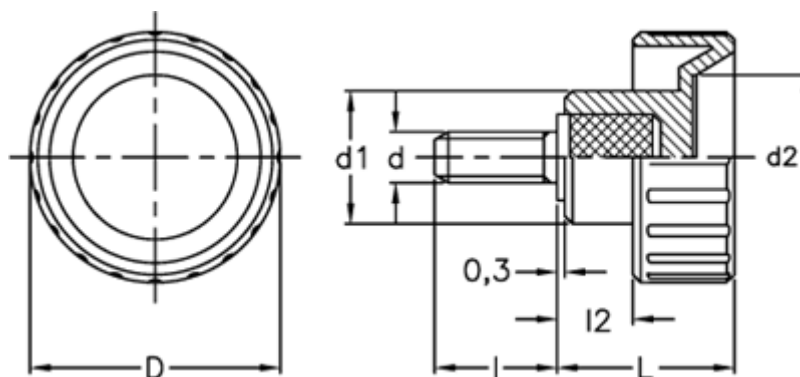

Data Sheet

Article number: 2302006646
Description: E+G Fluted grip knob
BT.25 p-M6x25

Measures

d = 25
d1 = 16
d2 = 15
d 6g = M6
l = 25
L = 19.0
l2 = 8.0